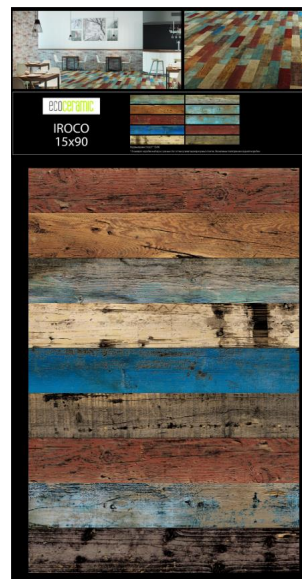

Образцы панелей 1920x1000